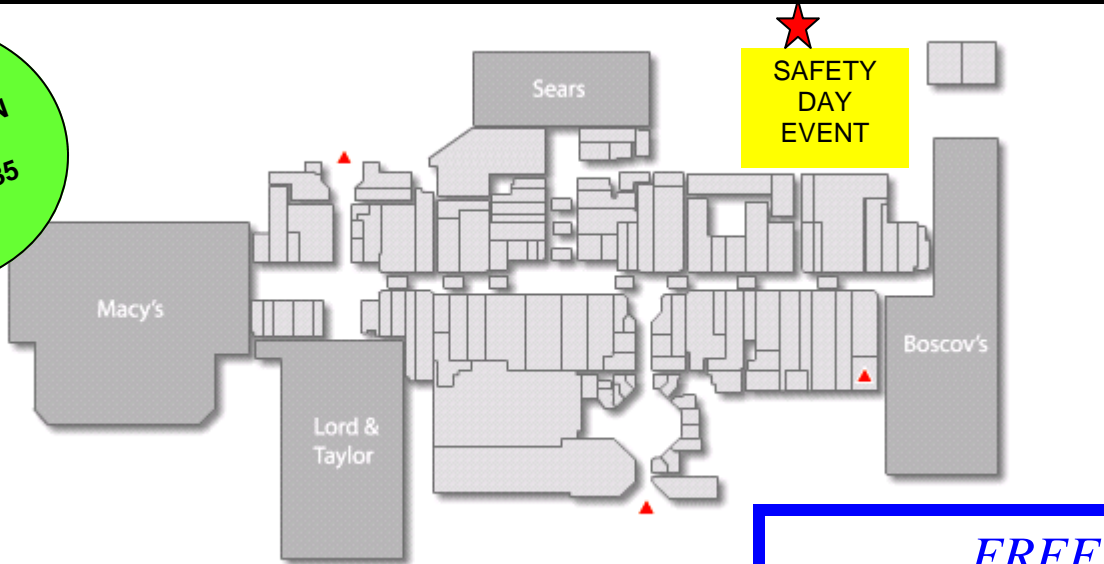

Burlington County Sheriff's Department SAFETY DAY

Saturday, September 4th—10:00am to 1:00pm
Moorestown Mall — Boscov's Parking Lot
Route 38 East
Moorestown, New Jersey

STATE HIGHWAY ROUTE 38 (EAST)

FOR
INFORMATION
CALL
609-265-5785