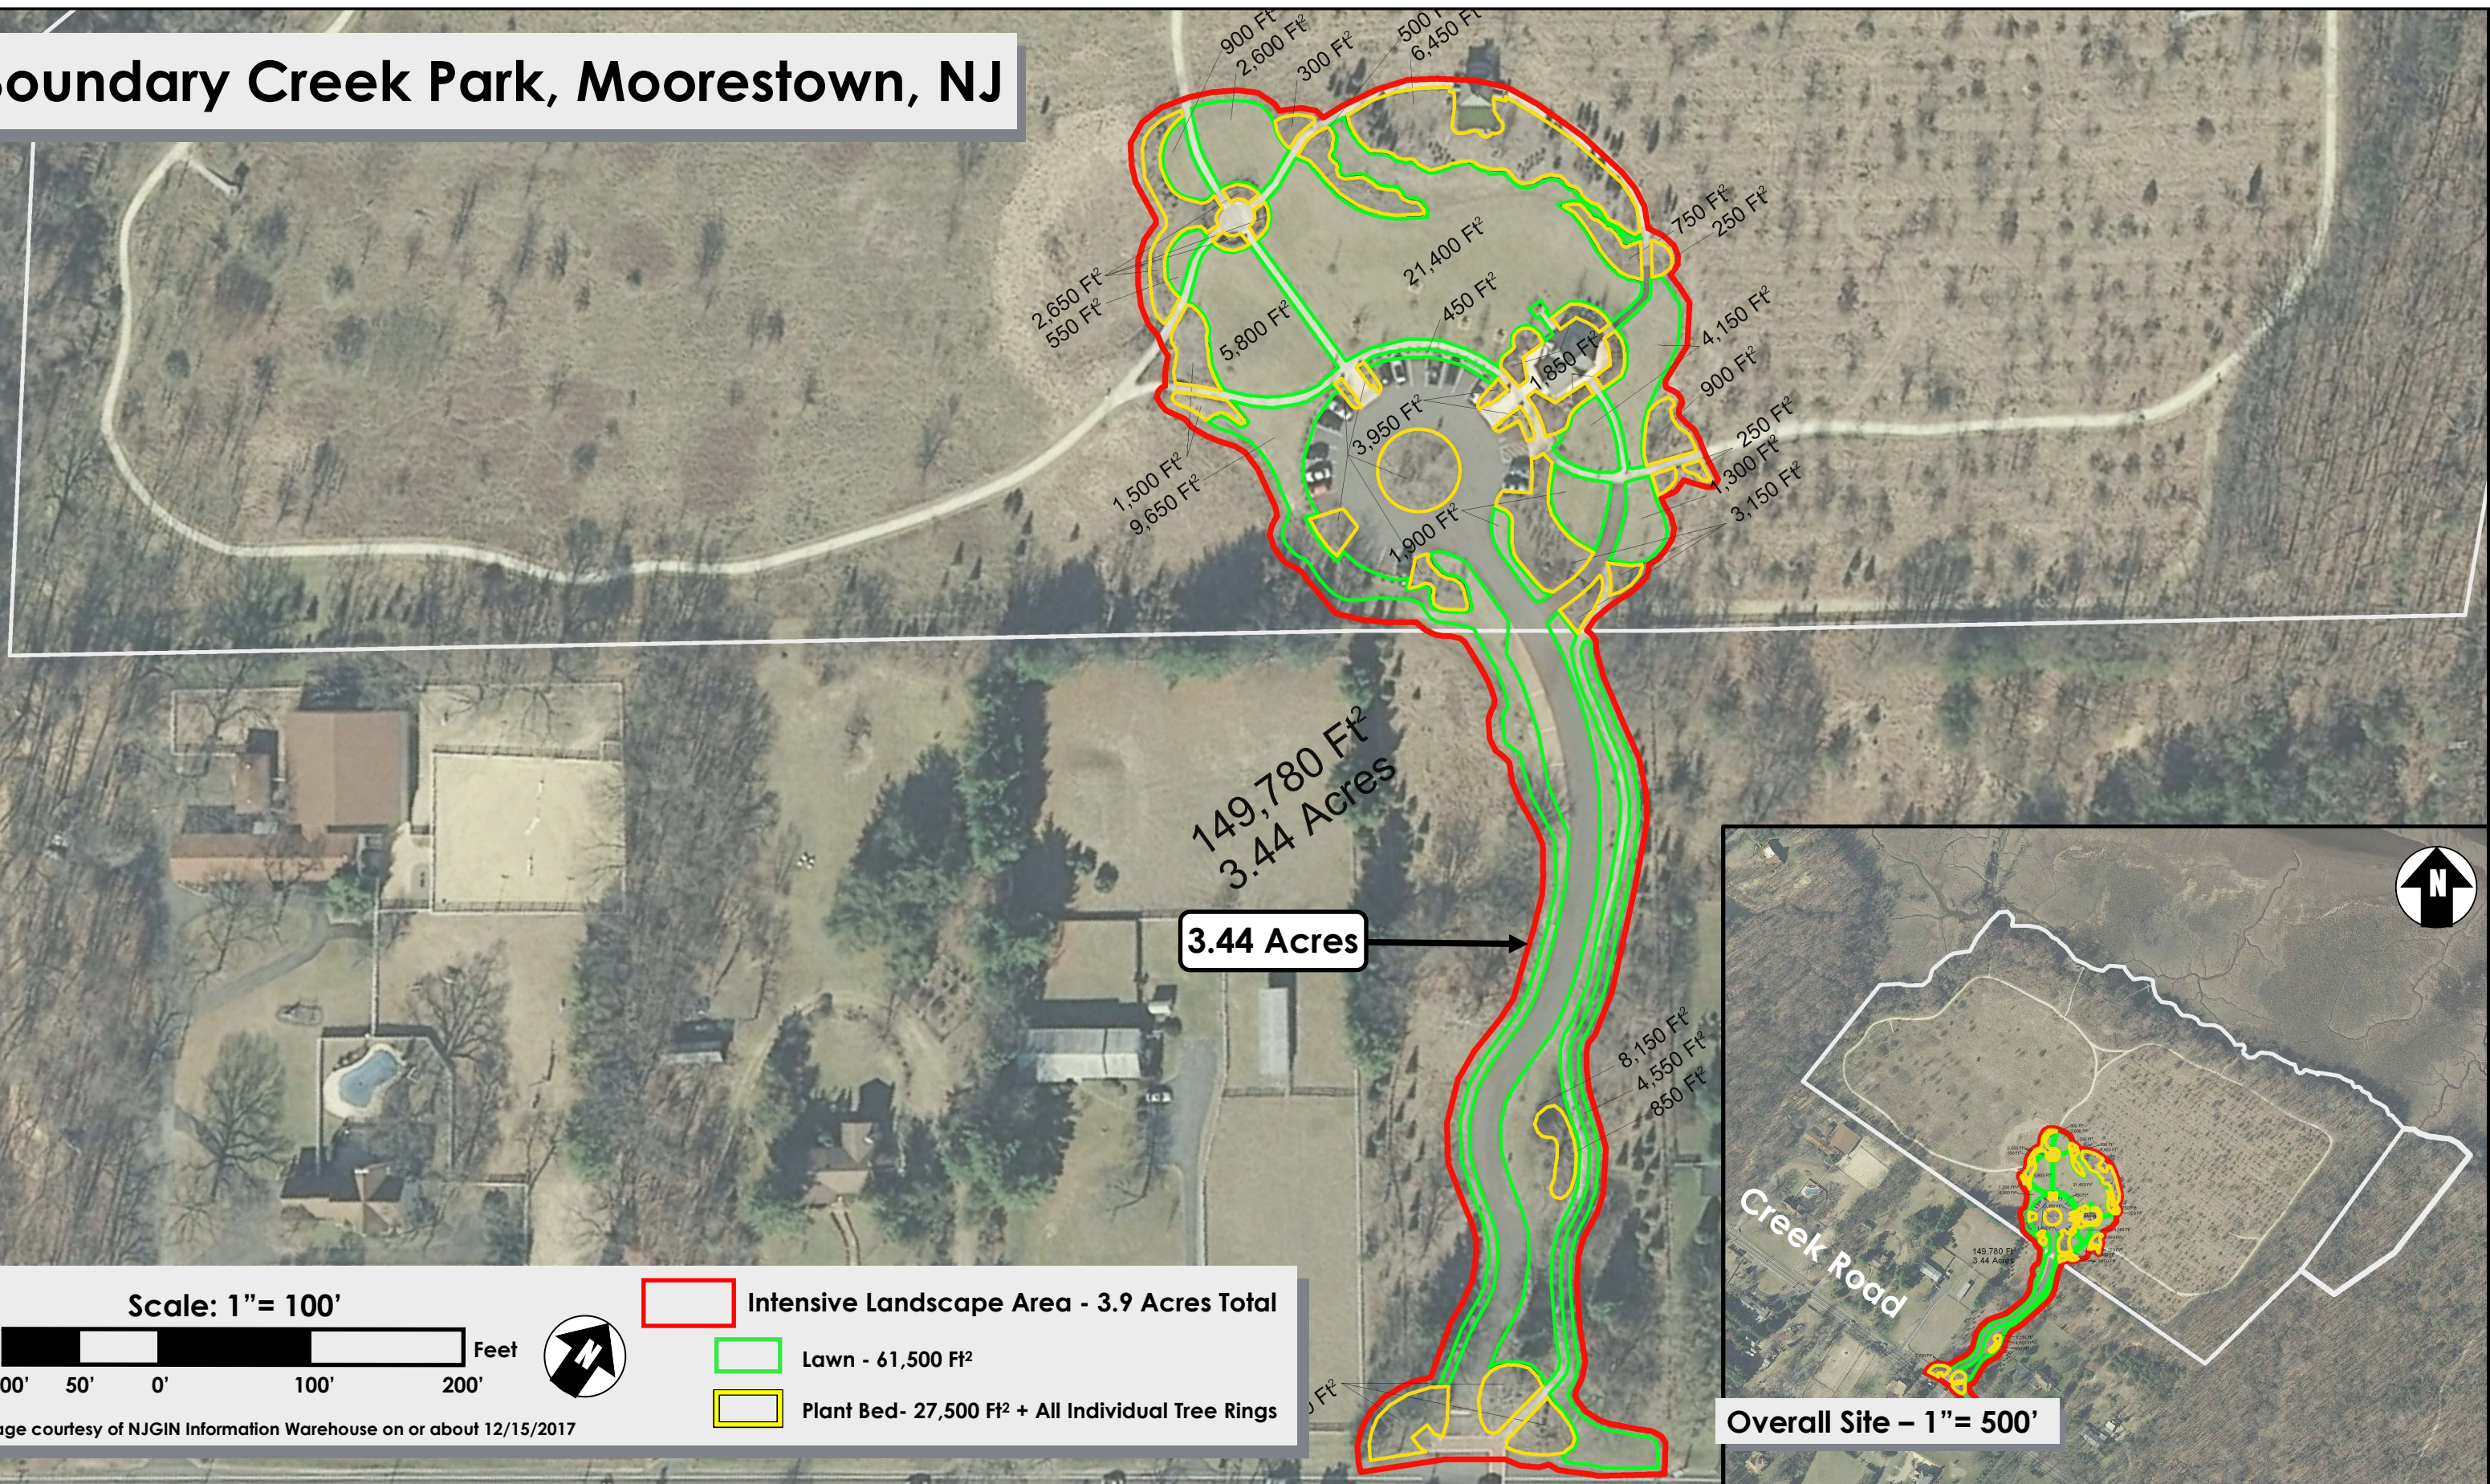

Boundary Creek Park, Moorestown, NJ

- Intensive Landscape Area - 3.9 Acres Total
- Lawn - 61,500 Ft²
- Plant Bed - 27,500 Ft² + All Individual Tree Rings

Image courtesy of NJGIN Information Warehouse on or about 12/15/2017