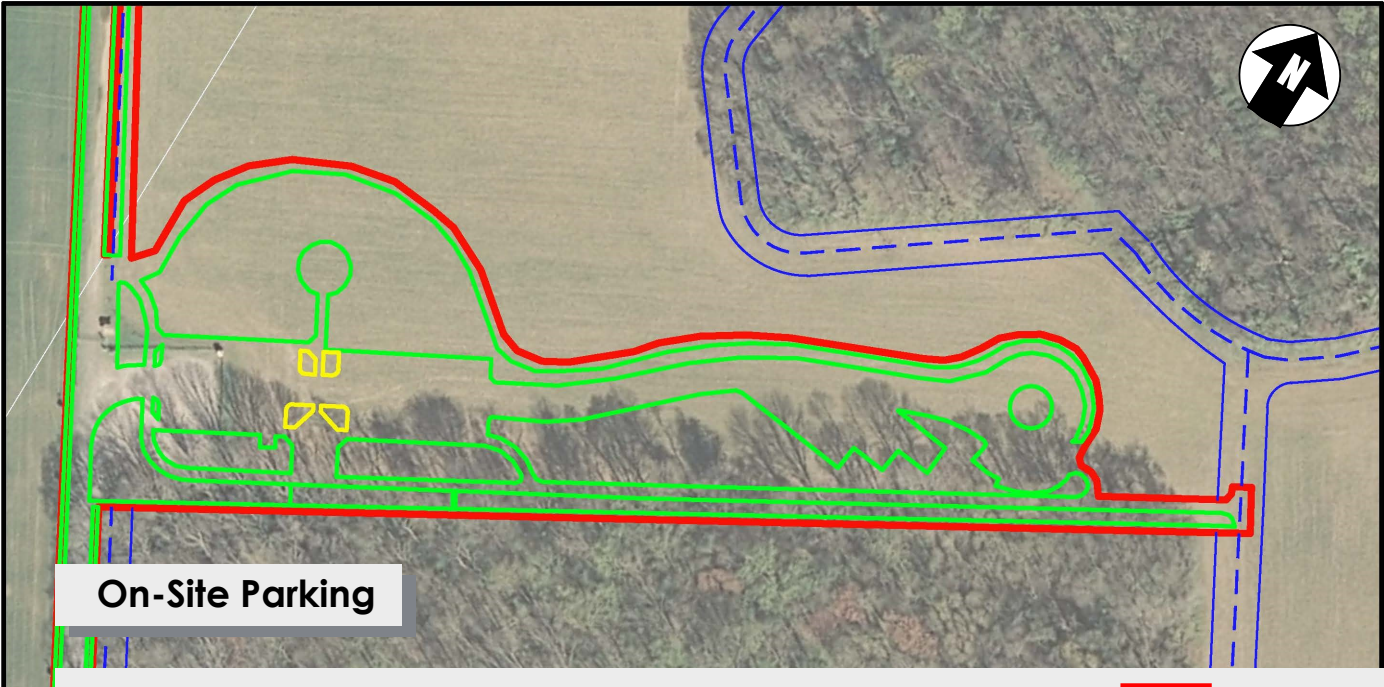

Crystal Lake Park, Mansfield, NJ

- Intensive Landscape Area - 8.5 Acres Total
- Lawn - 167,000 Ft²
- Plant Bed - 2,800 Ft² + All Individual Tree Rings
- Trail Treadway 5.5 Acres (Turf Treatment Only)
- Spot Spray Trail Buffer Up to 2 Acres

Image courtesy of NJGIN Information Warehouse on or about 12/15/2017