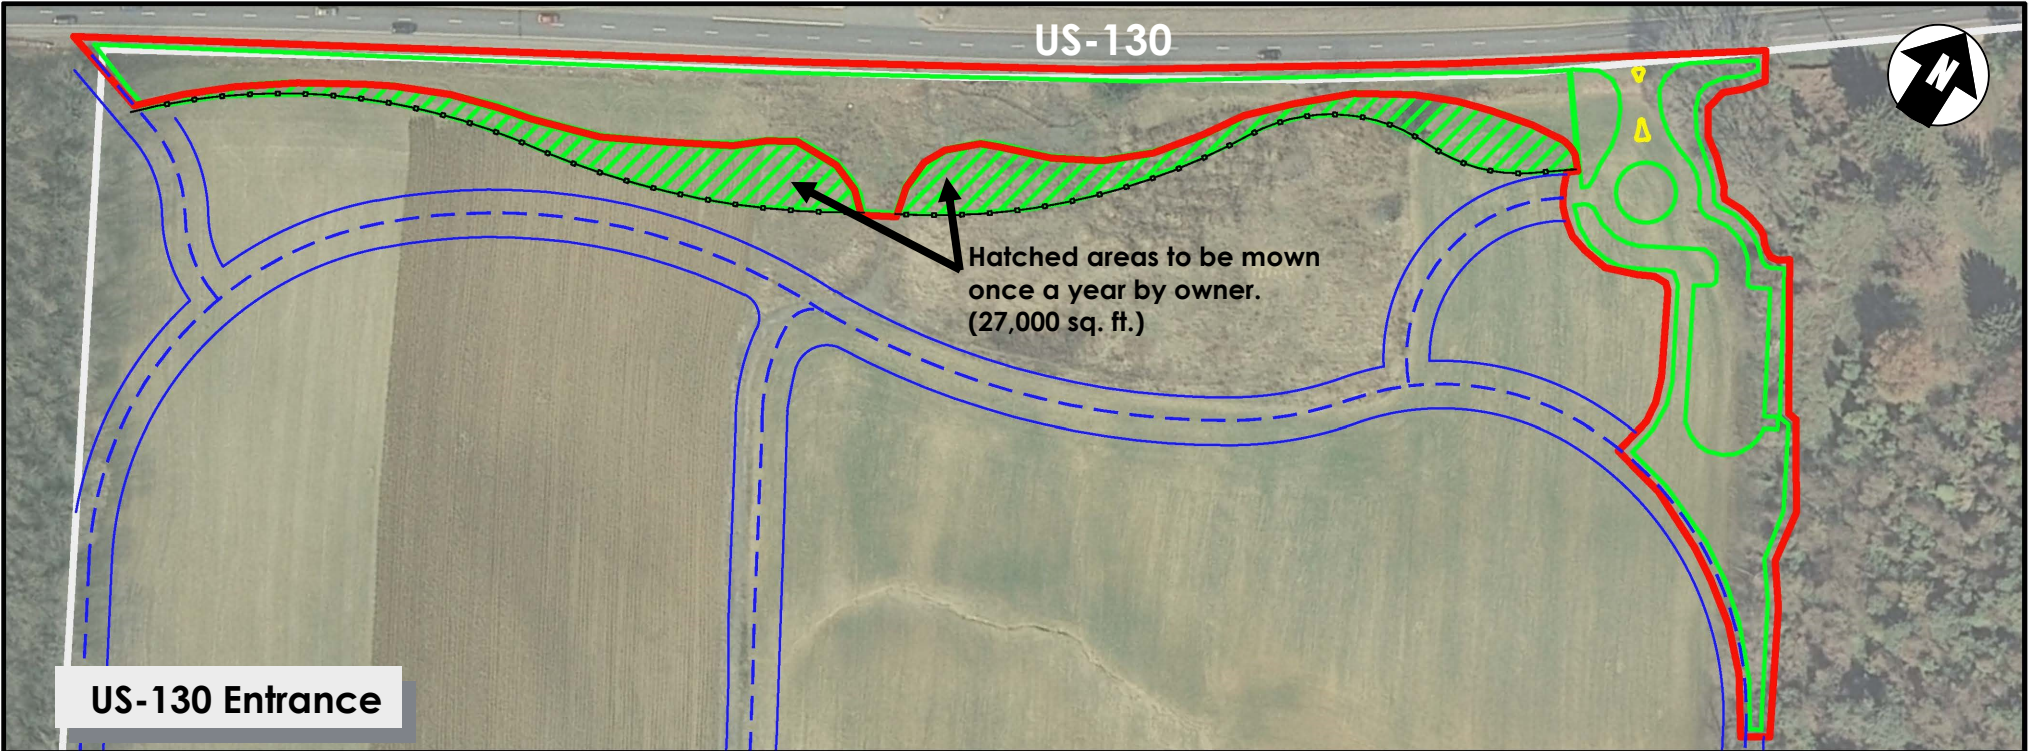

Crystal Lake Park, Mansfield, NJ

- Intensive Landscape Area - 8.5 Acres Total
- Lawn - 167,000 Ft²
- Plant Bed - 2,800 Ft² + All Individual Tree Rings
- Trail Treadway 5.5 Acres (Turf Treatment Only)
- Spot Spray Trail Buffer Up to 2 Acres

Image courtesy of NJGIN Information Warehouse on or about 12/15/2017