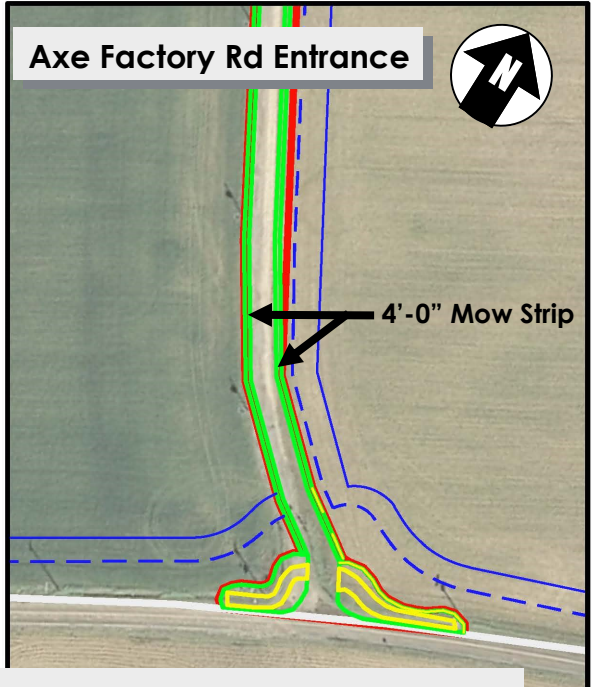

Crystal Lake Park, Mansfield, NJ

- Intensive Landscape Area - 8.5 Acres Total
- Lawn - 167,000 Ft²
- Plant Bed - 2,800 Ft² + All Individual Tree Rings
- Trail Treadway 5.5 Acres (Turf Treatment Only)
- Spot Spray Trail Buffer Up to 2 Acres