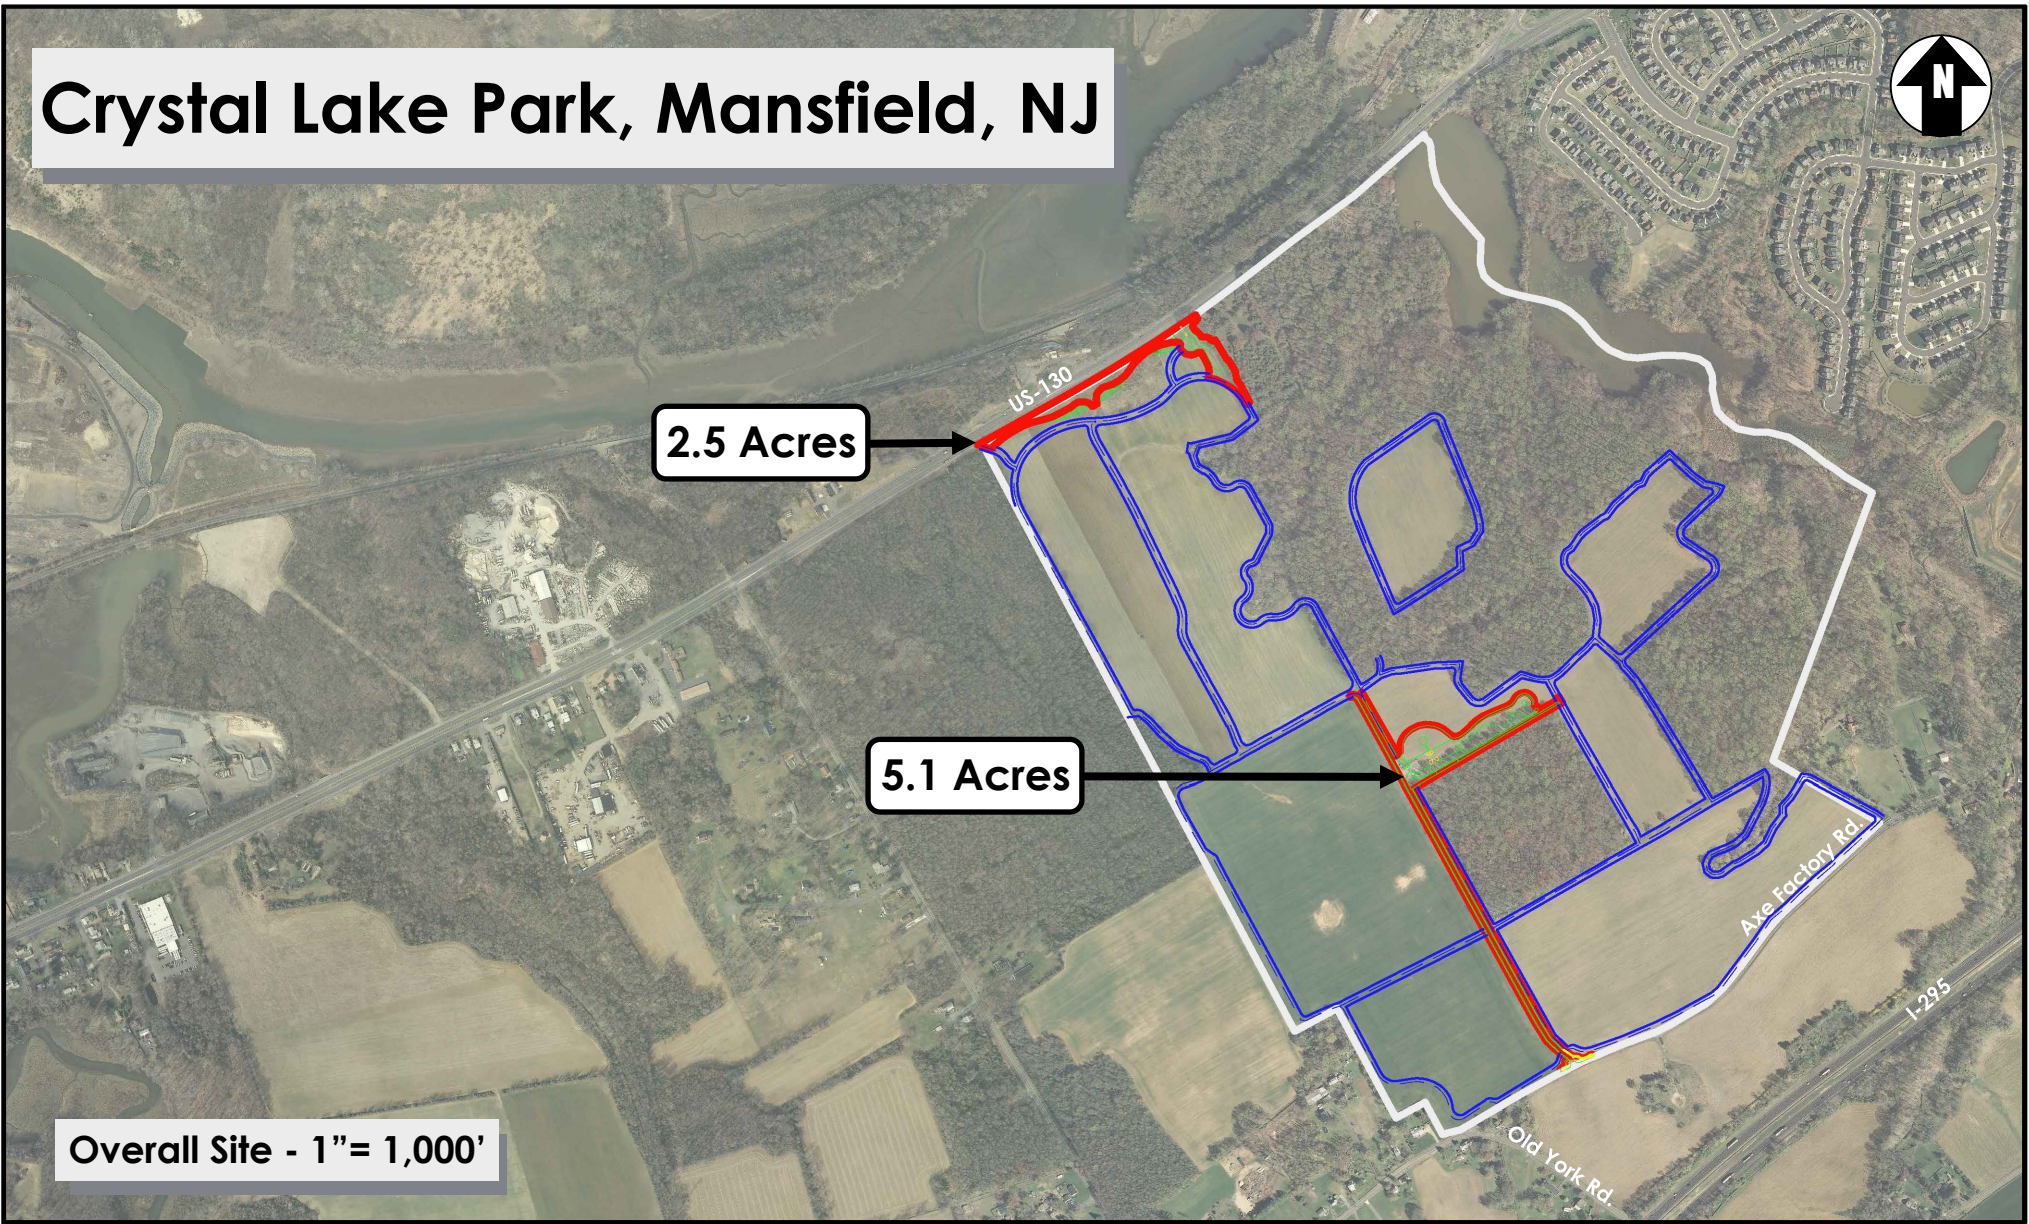

Crystal Lake Park, Mansfield, NJ

- Intensive Landscape Area - 8.5 Acres Total
- Lawn - 167,000 Ft²
- Plant Bed - 2,800 Ft² + All Individual Tree Rings
- Trail Treadway 5.5 Acres (Turf Treatment Only)
- Spot Spray Trail Buffer Up to 2 Acres

Image courtesy of NJGIN Information Warehouse on or about 12/15/2017