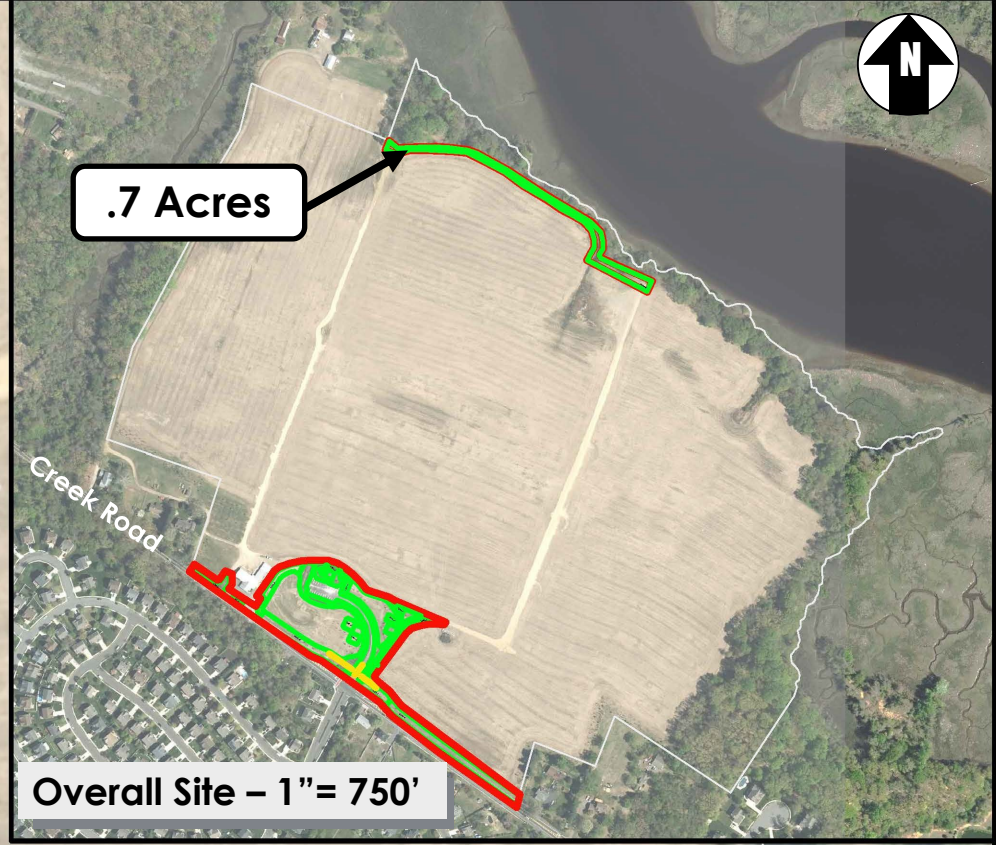

# Laurel Run Park, Delran, NJ

Creek Road

Scale: 1" = 100'

100' 50' 0' 100' 200' Feet

- Intensive Landscape Area - 6.5 Acres Total
- Lawn - 120,500 Ft<sup>2</sup>
- Plant Bed - 1,400 Ft<sup>2</sup> + All Individual Tree Rings

Image courtesy of NJGIN Information Warehouse on or about 12/15/2017