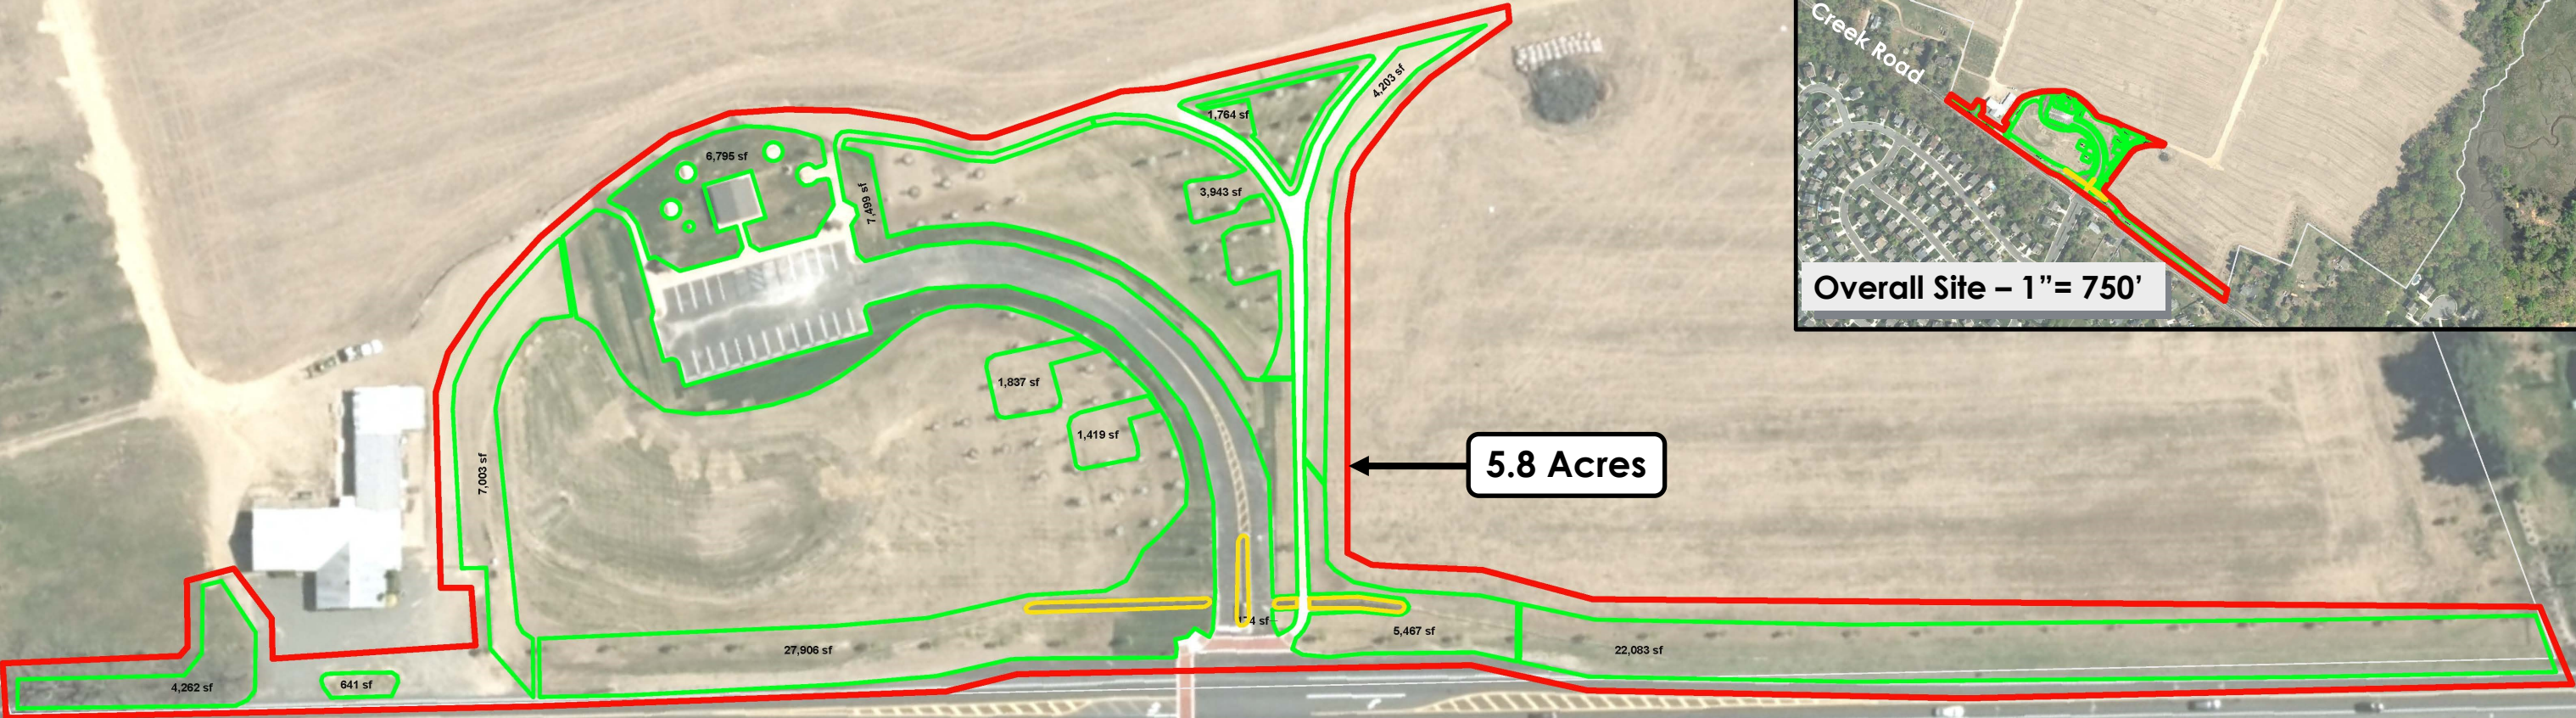

# Laurel Run Park, Delran, NJ

Creek Road

Scale: 1" = 100'

100' 50' 0' 100' 200' Feet

- Intensive Landscape Area - 6.5 Acres Total
- Lawn - 120,500 Ft<sup>2</sup>
- Plant Bed - 1,400 Ft<sup>2</sup> + All Individual Tree Rings

Image courtesy of NJGIN Information Warehouse on or about 12/15/2017