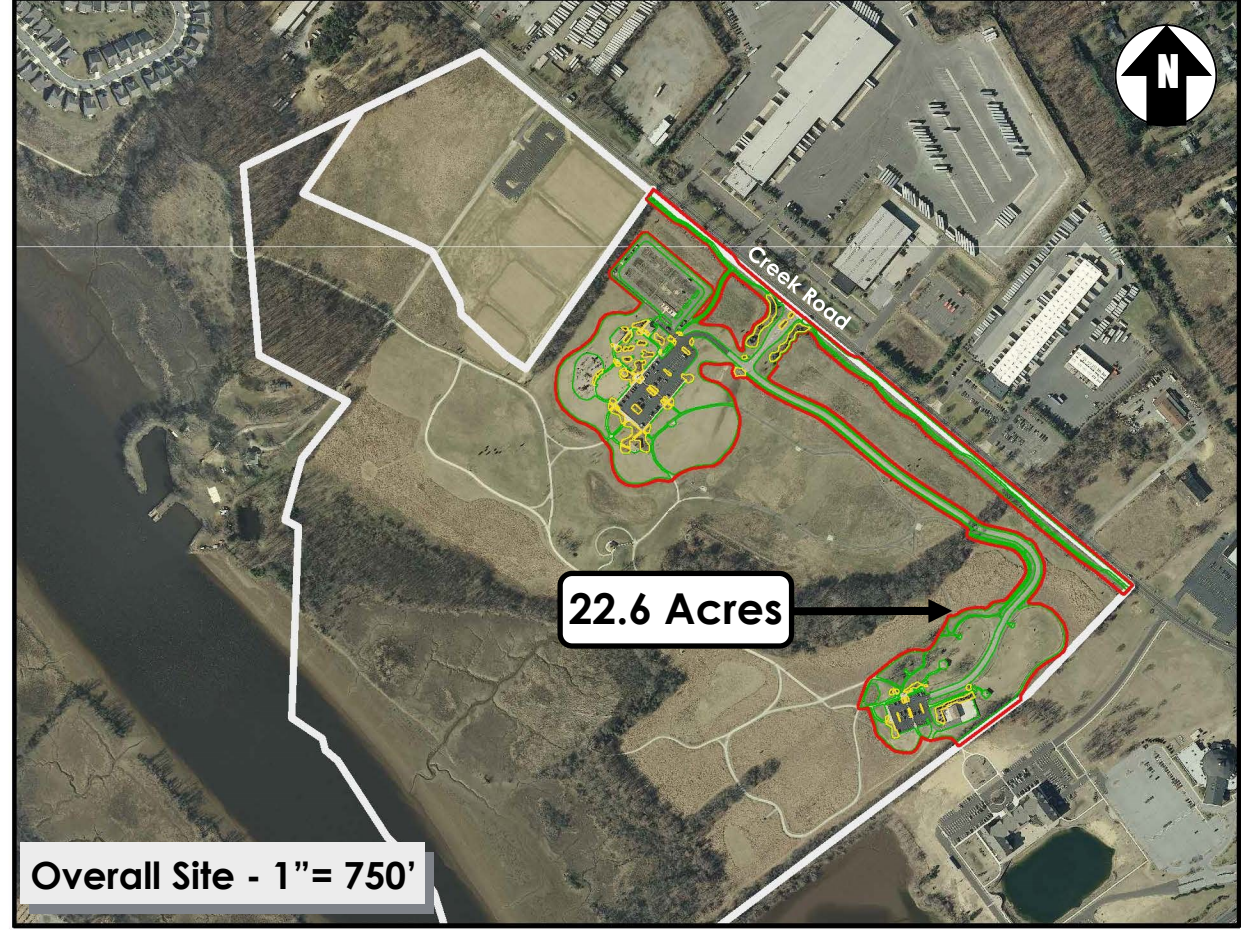

Pennington Park, Delanco, NJ

Creek Road

Creek Road Entrance

Scale: 1" = 150'

Scale for Creek Road Entrance & Dog Park

Image courtesy of NJGIN Information Warehouse on or about 12/15/2017

- Intensive Landscape Area - 22.6 Acres Total
- Lawn - 547,000 Ft²
- Plant Bed - 45,000 Ft² + All Individual Tree Rings

Creek Road

22.6 Acres

Overall Site - 1" = 750'

Dog Park