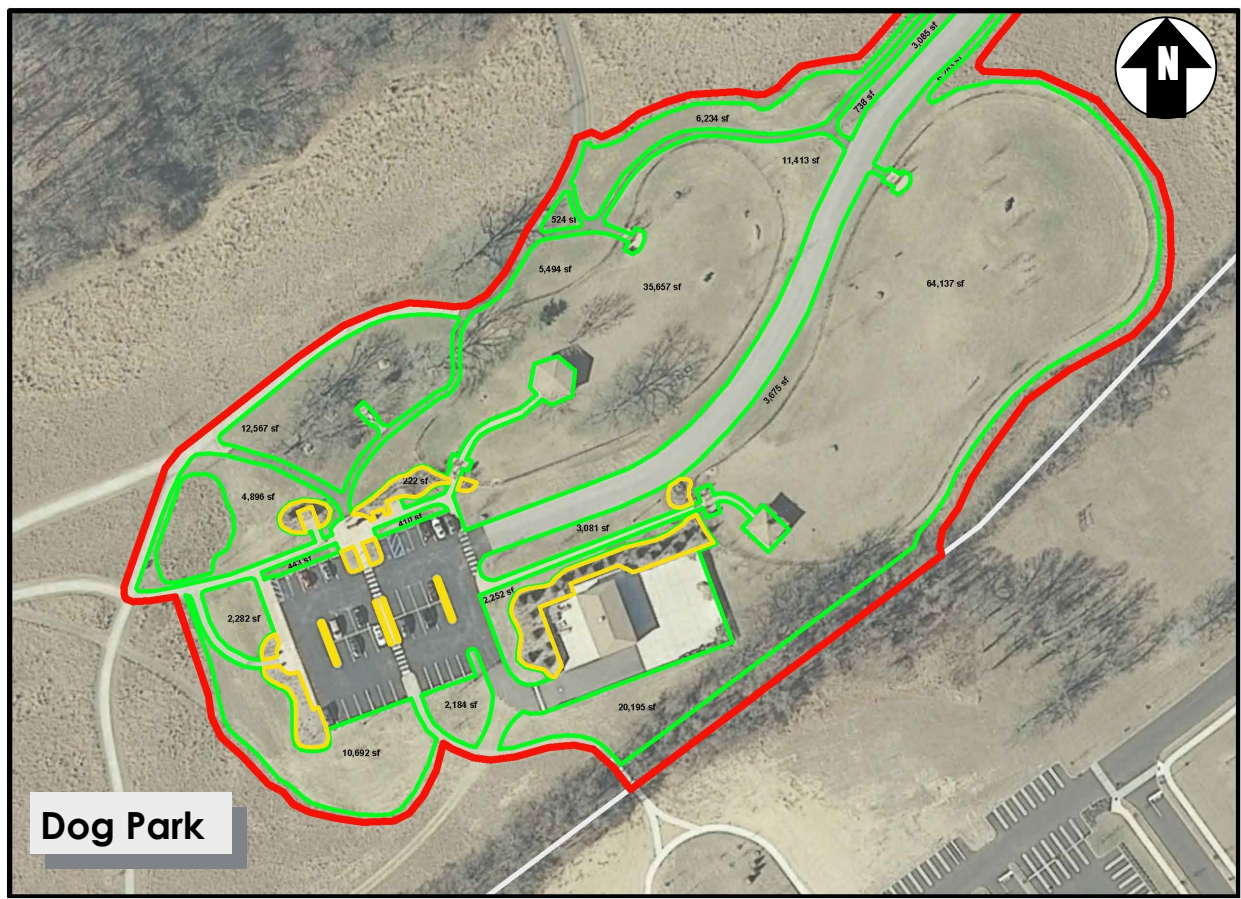

Pennington Park, Delanco, NJ

Creek Road

Creek Road Entrance

Scale: 1" = 150'

Scale for Creek Road Entrance & Dog Park

Image courtesy of NJGIN Information Warehouse on or about 12/15/2017

- Intensive Landscape Area - 22.6 Acres Total
- Lawn - 547,000 Ft²
- Plant Bed - 45,000 Ft² + All Individual Tree Rings

Creek Road

22.6 Acres

Overall Site - 1" = 750'

Dog Park