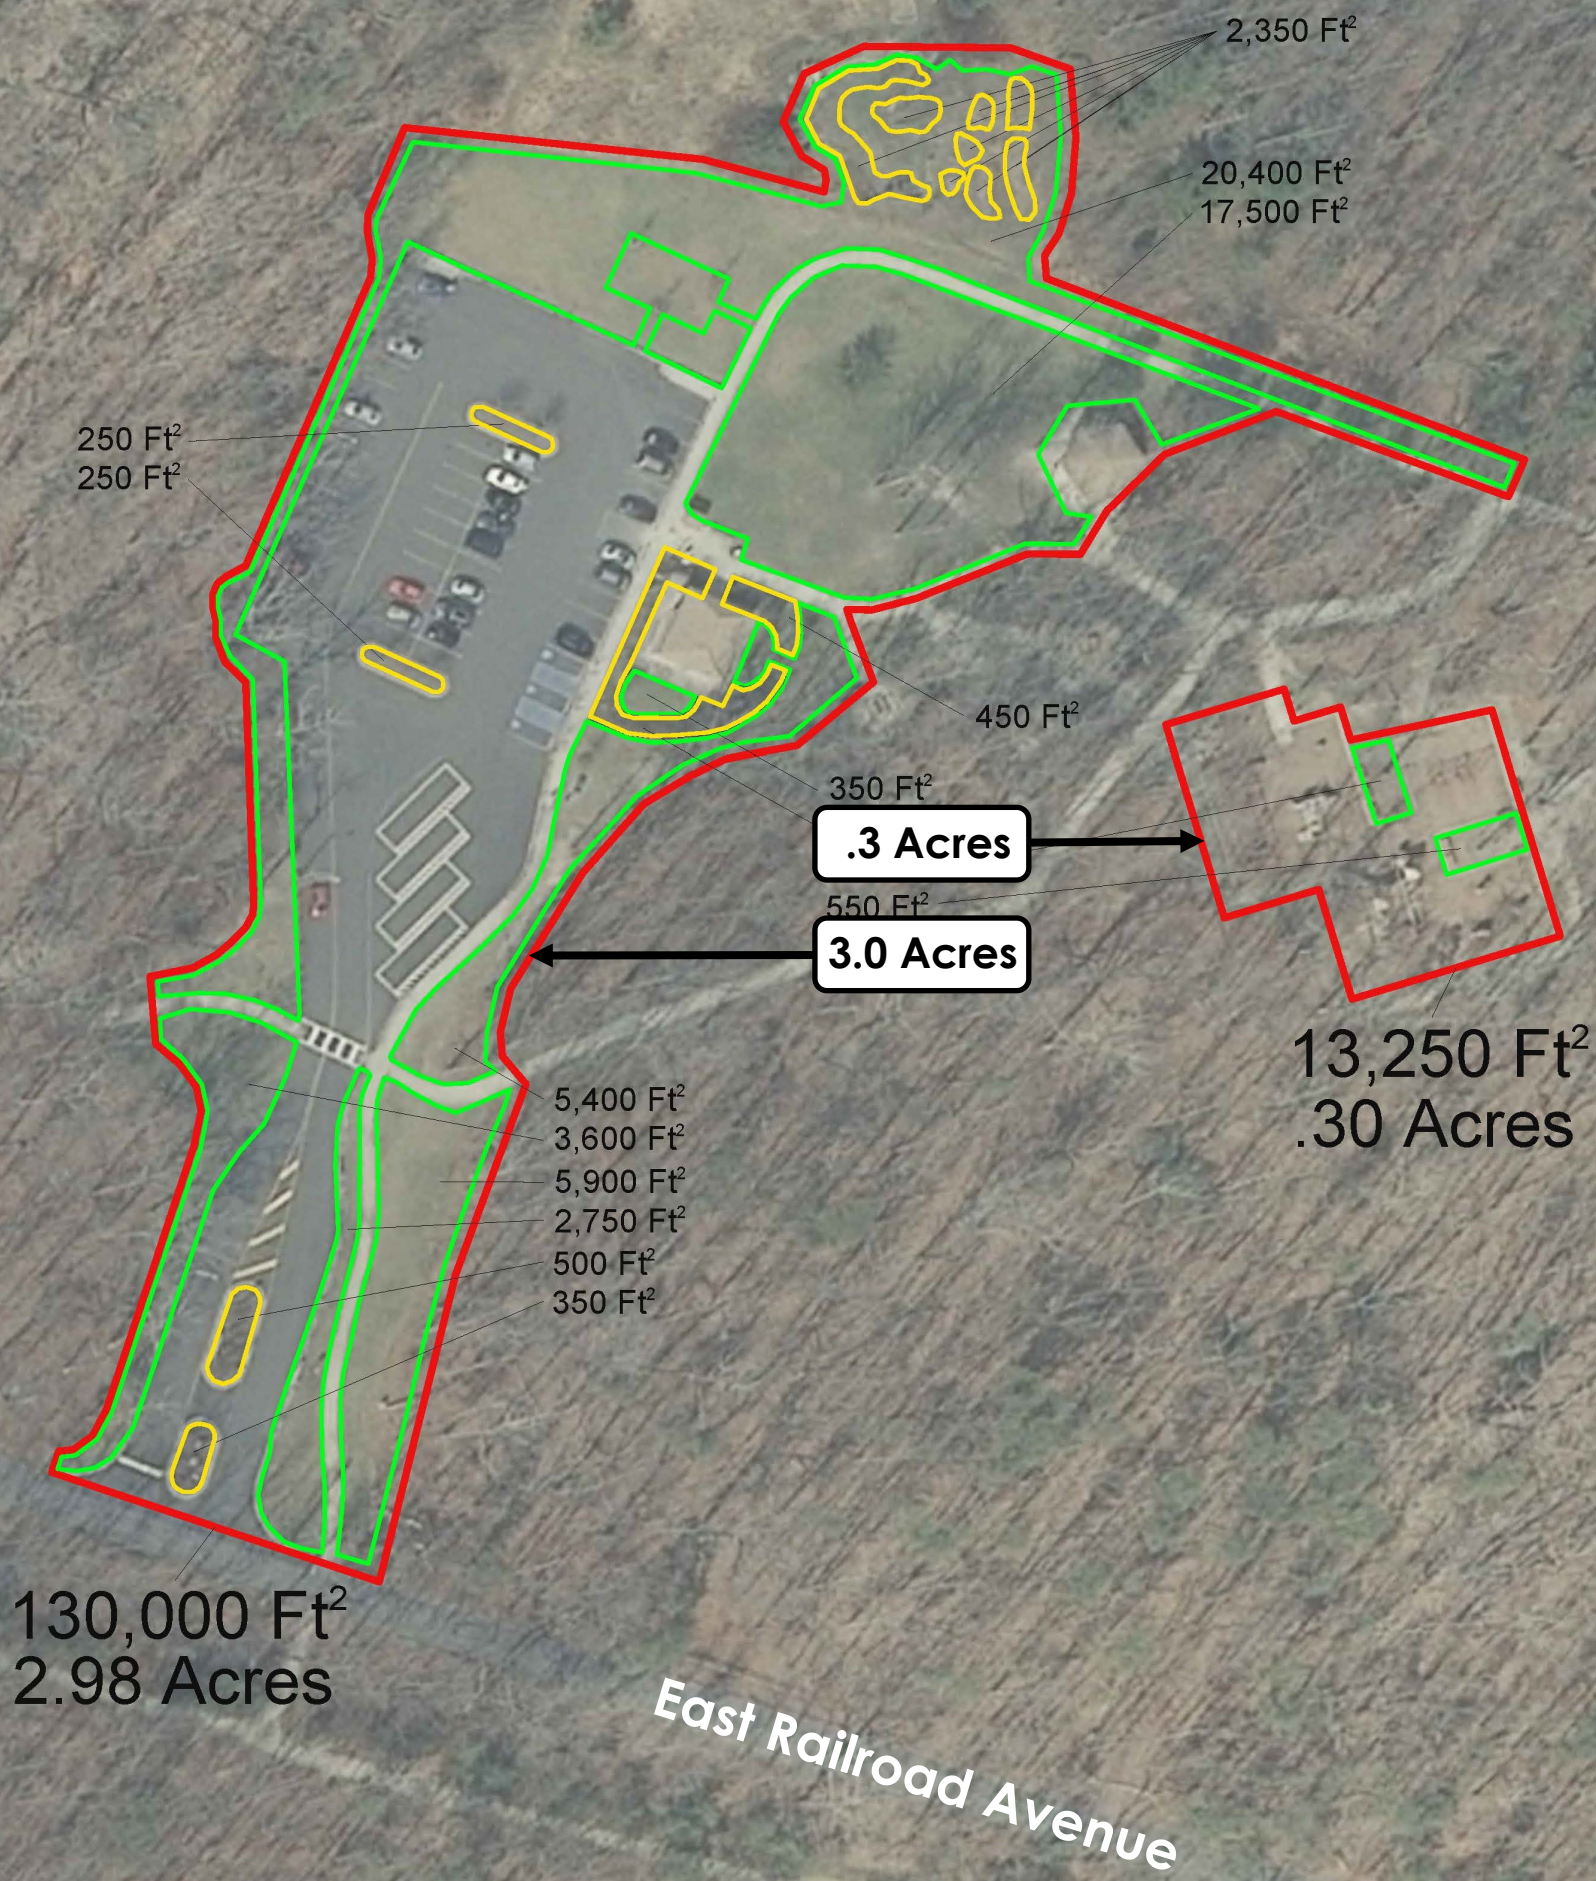

Smith's Woods, Eastampton, NJ

Scale: 1" = 80'

80' 40' 0' 80' 160' Feet

Image courtesy of NJGIN Information Warehouse on or about 12/15/2017

Intensive Landscape Area - 3.3 Acres Total

Lawn - 58,000 Ft²

Plant Bed - 5,500 Ft² + All Individual Tree Rings