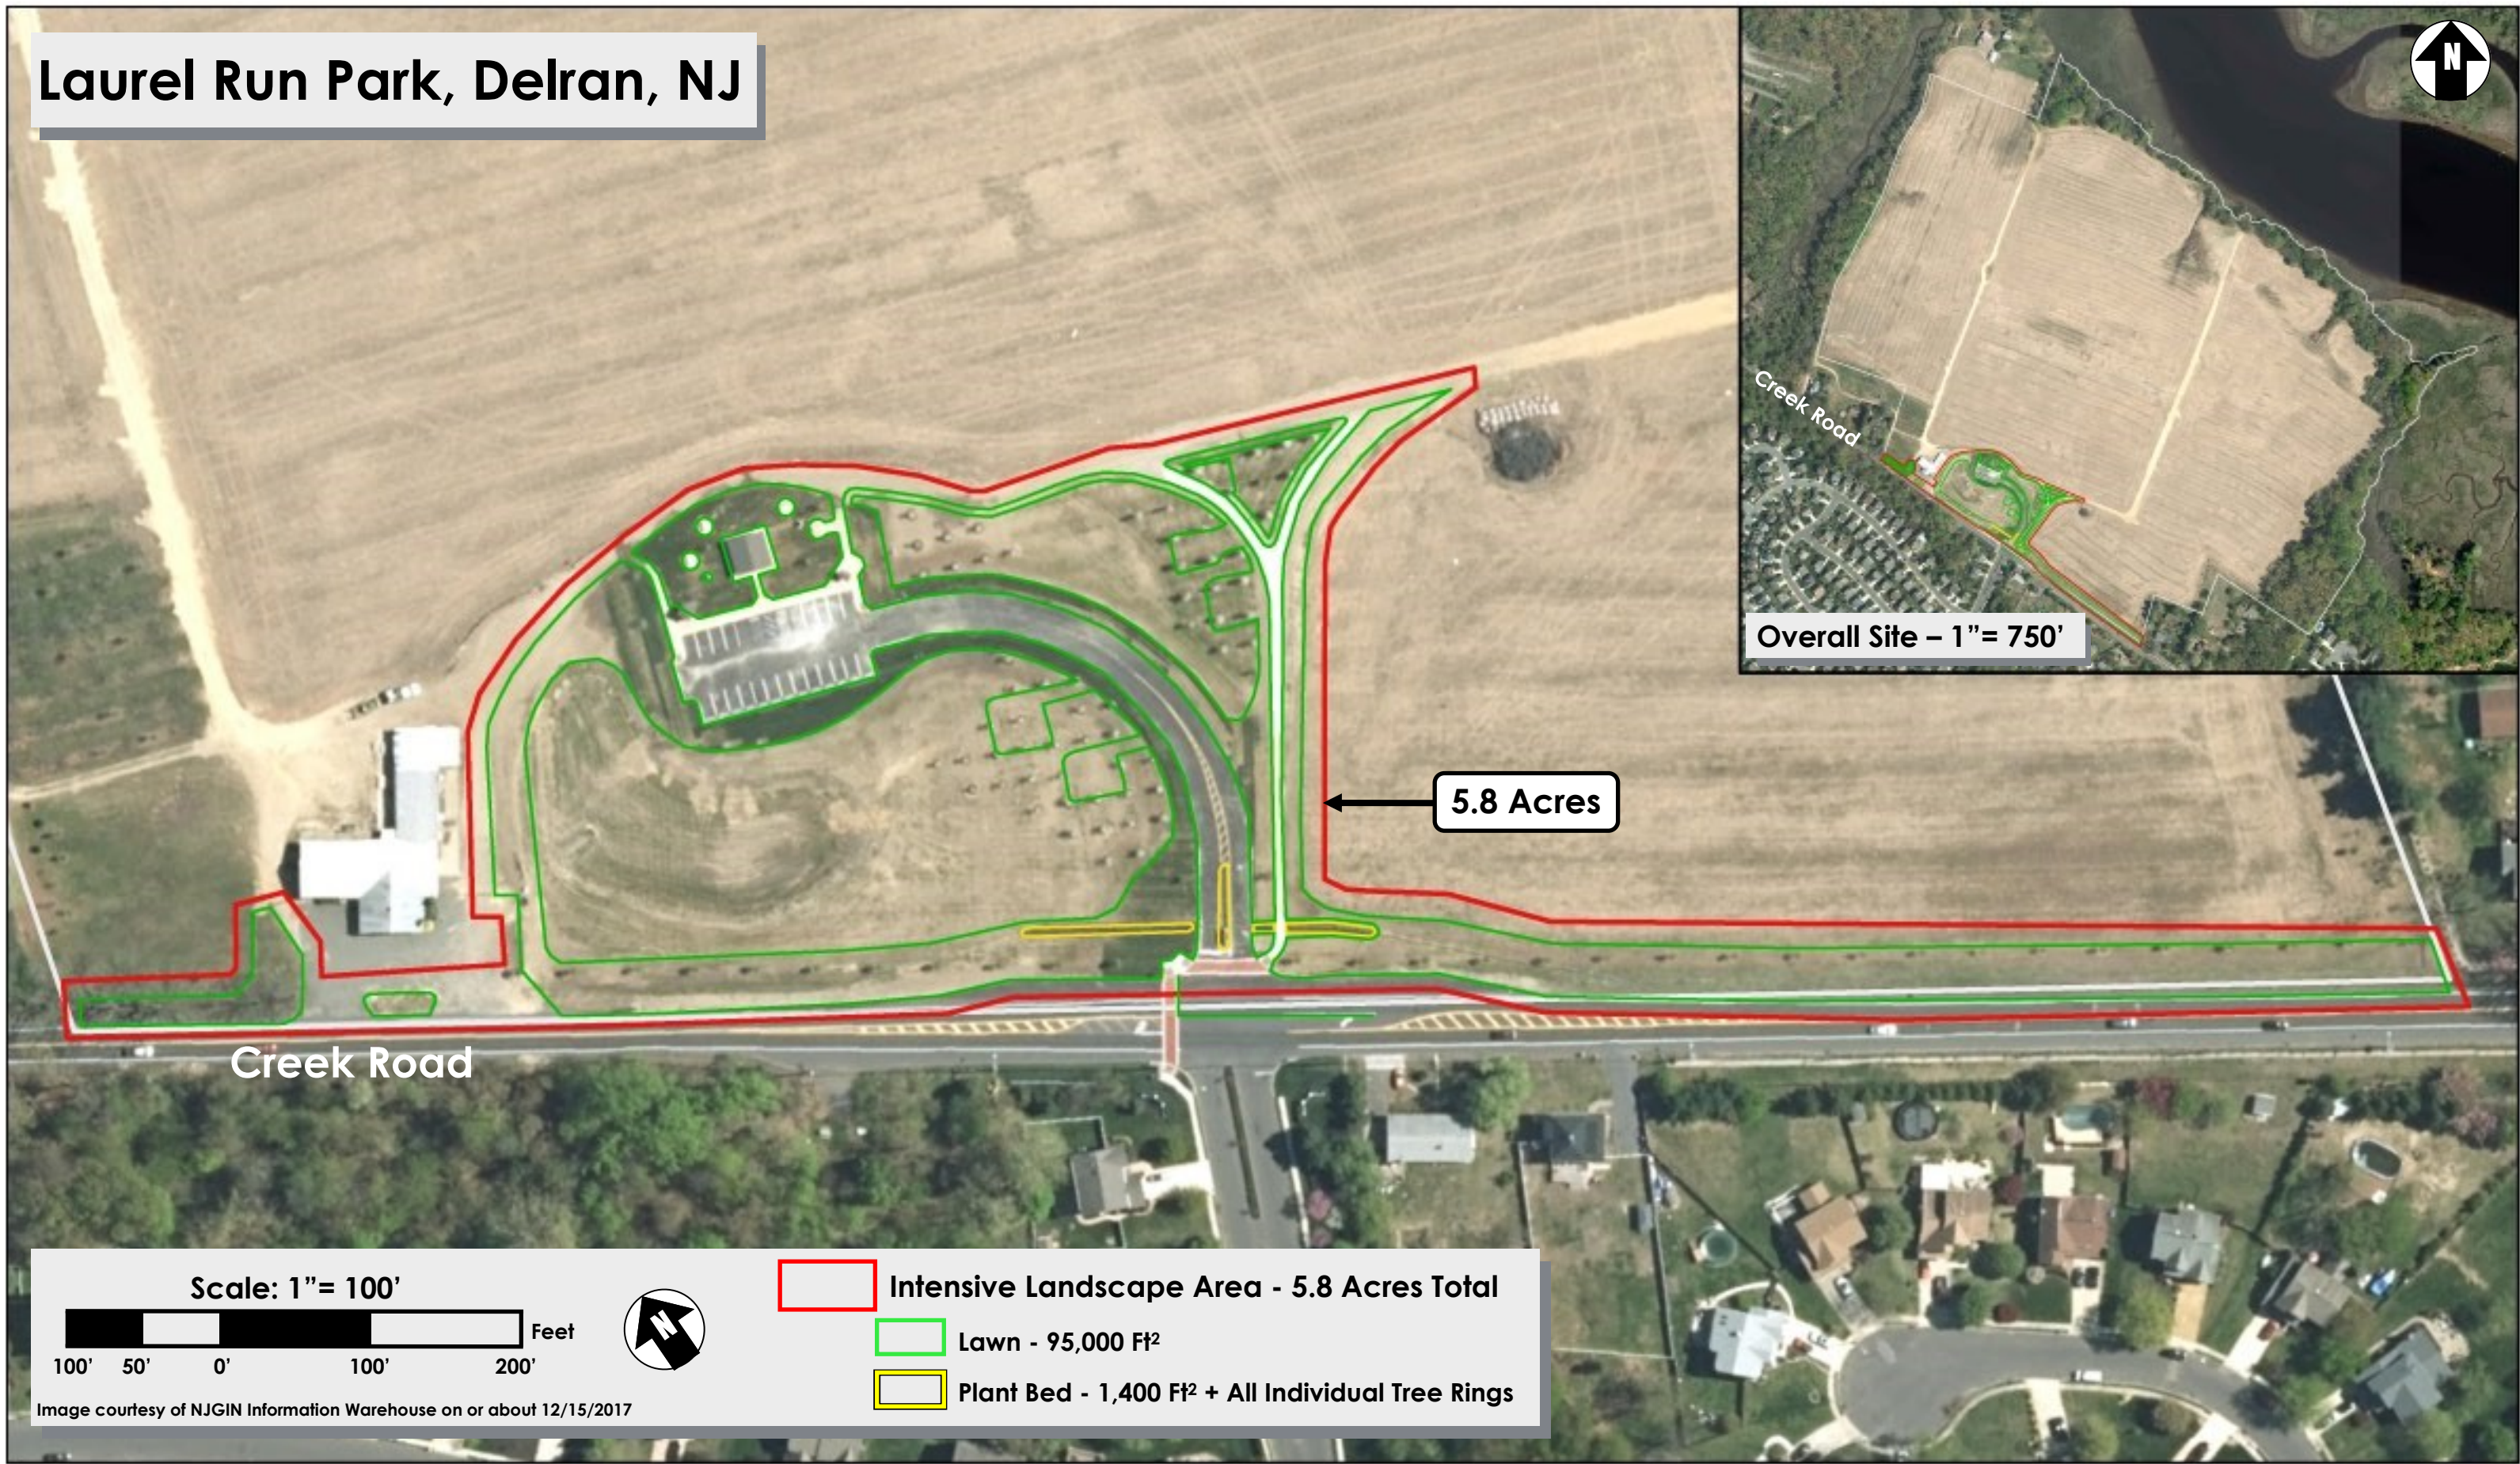

Laurel Run Park, Delran, NJ

5.8 Acres

Overall Site - 1" = 750'

Creek Road

Scale: 1" = 100'

- Intensive Landscape Area - 5.8 Acres Total
- Lawn - 95,000 Ft²
- Plant Bed - 1,400 Ft² + All Individual Tree Rings

Image courtesy of NJGIN Information Warehouse on or about 12/15/2017